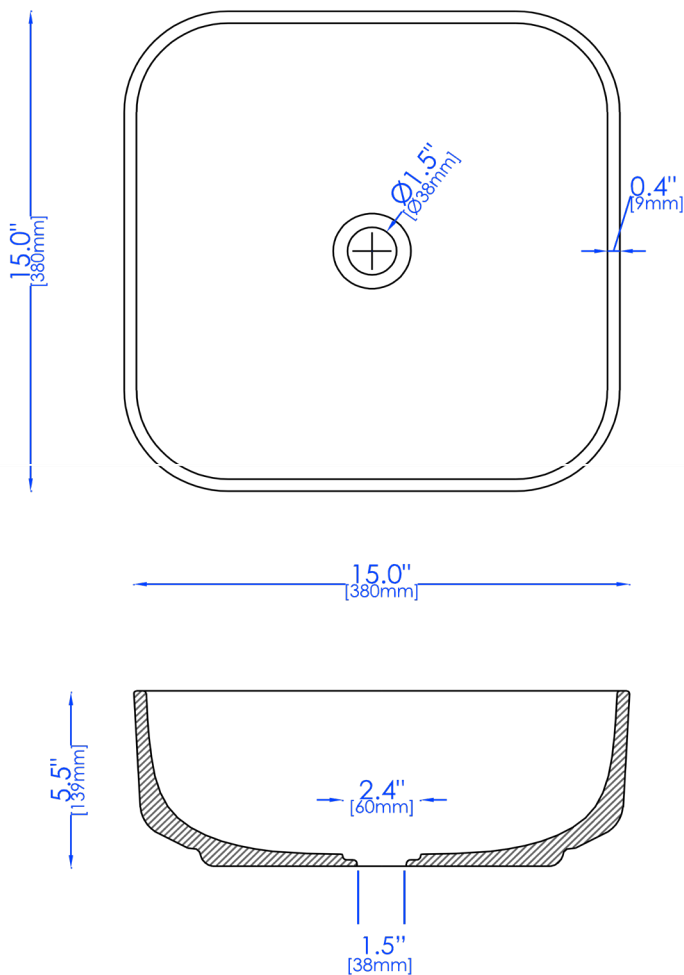

SPECIFICATION GEMMA SQUARE VESSEL SINK

PRODUCT SKU	DMVS01W Gloss White
DIMENSIONS	15"W x 15"D x 5 ½"H
MATERIAL	Vitreous China
DRAIN OPENING	1 ½" Standard USA-Canada Drain Opening. No Overflow. Drain sold separately.
INSTALLATION	Above-Counter Installation

WARRANTY 5-Year Limited Warranty. Visit www.dmbath.com for full details.

SPECIFICATION VARIANCE

Our products are handmade and hand finished to maintain close dimensional tolerances that may vary slightly; normally $\pm 1/8"$, occasionally more. In most cases, this slight variation does not affect installation, appearance or function. We recommend that you measure your actual product when it arrives before you rough-in cabinetry, countertop or plumbing. We can not be held responsible by the end user if this guideline is not followed. We reserve the right to make revisions without prior notice to product specifications. Please feel free to email us with any questions or comments.